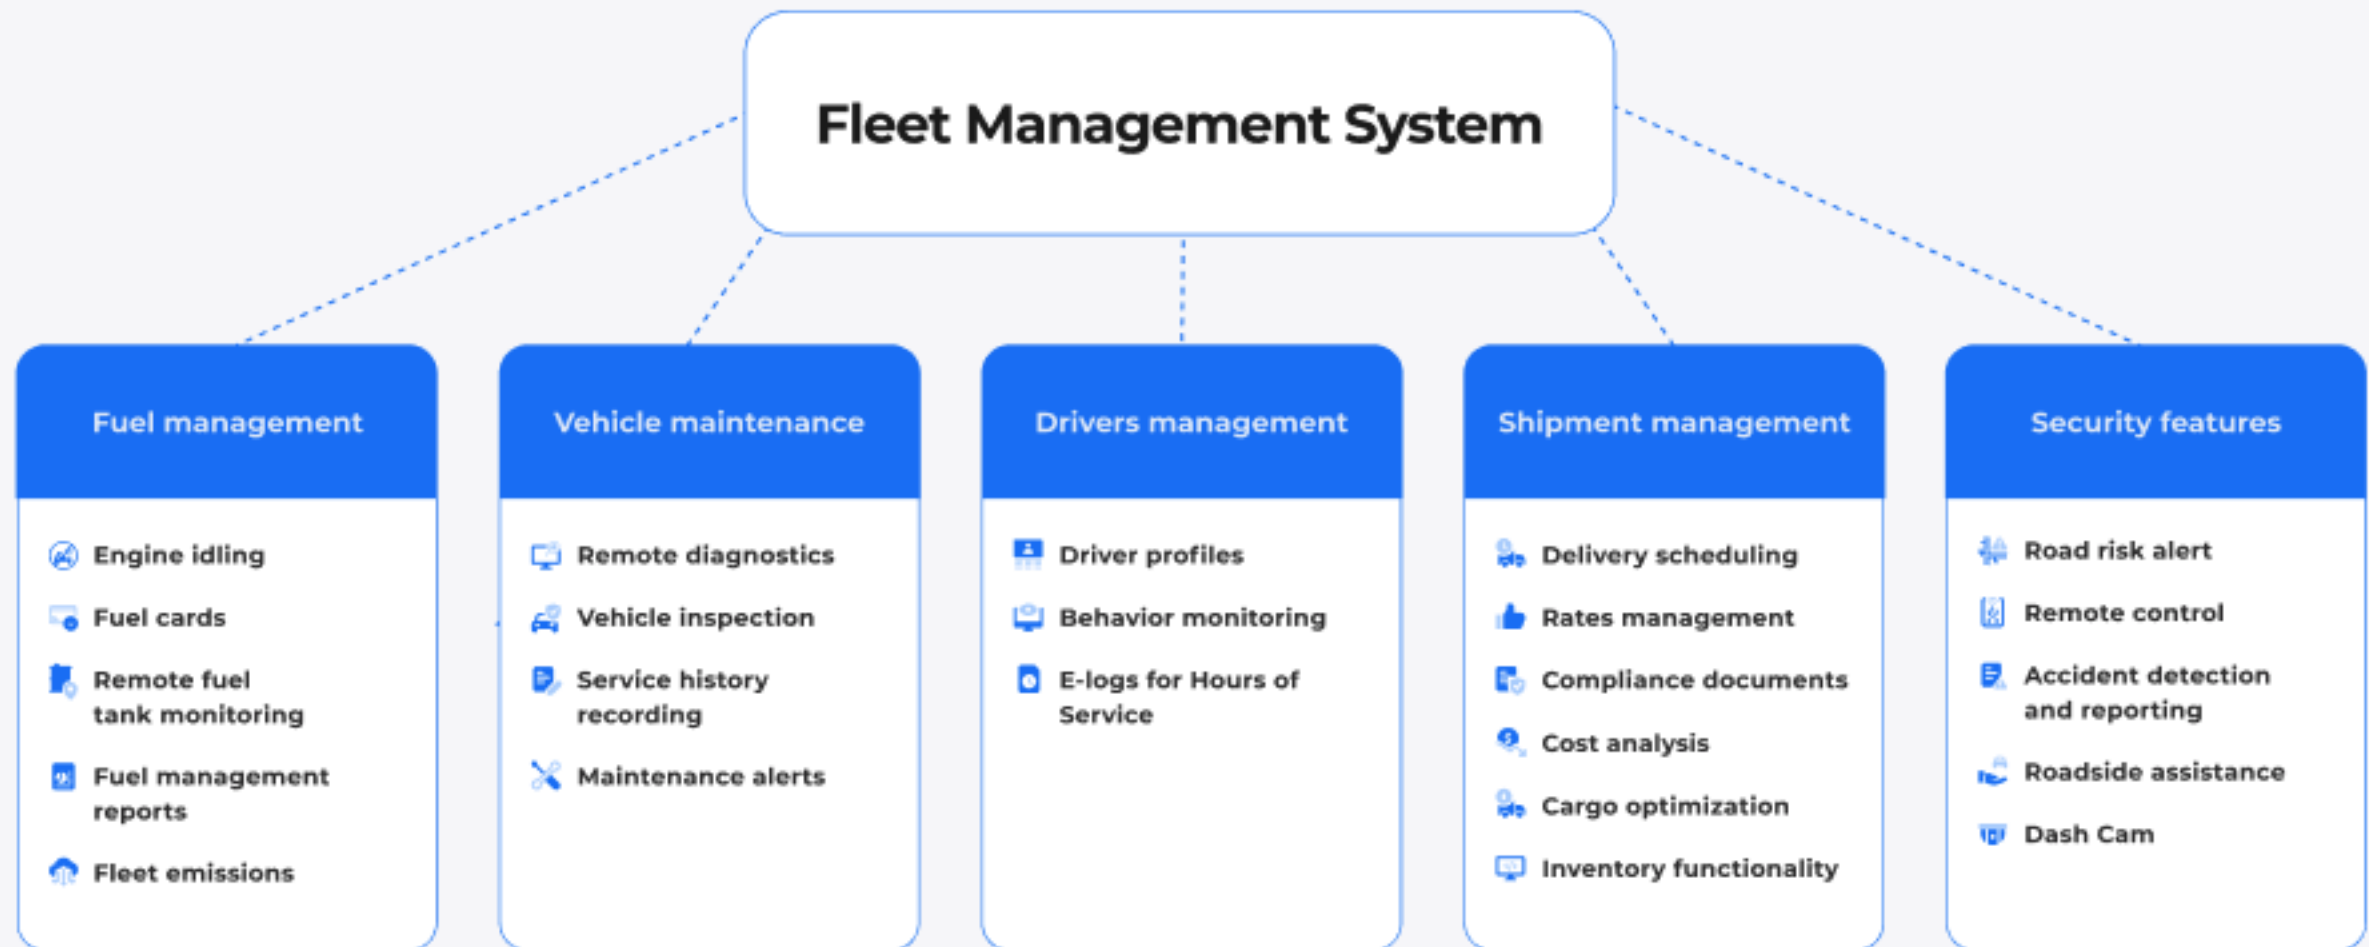

Fleet management software modules

CLEVEROAD